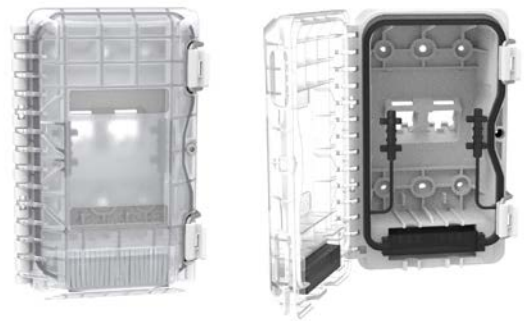

Outdoor Outlet Cover

CommScope announces new universal outdoor outlet cover, available globally. The universal opening design allows CommScope M series, SL series and KJ series (with adapter) jacks to be installed in the same port. A universal outdoor outlet cover makes managing inventory easier.

Design Features:

- Universal opening: Used both with M and SL series modular information jacks. Also used with KJ series jacks with an adapter.
- Waterproof and dustproof, IP67 rated
- UV-resistant plastic for enclosure and cover
- Clear cover design
- 2 ports option

General Availability: December 25, 2021

Ordering Information:

Material ID	Product Number	Description
760246284	OUT-OUT-FP	Outdoor Outlet Cover, single gang, universal, two ports