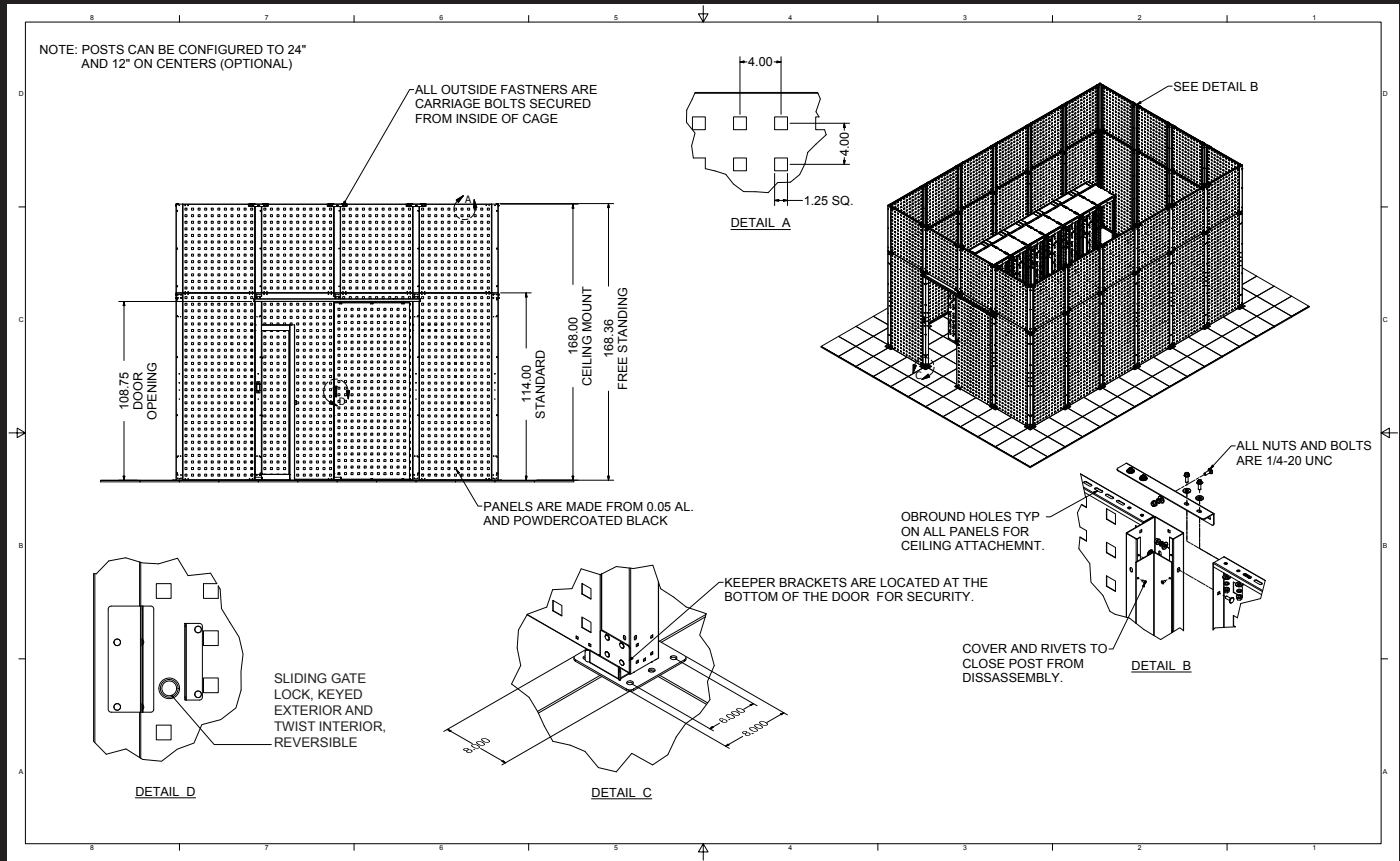

WeRackYourWorld.com

CORPORATE HEADQUARTERS

P.O. Box 551
Edinboro, PA 16412
1.866.TRY.GLCC
(1.866.879.4522)
Phone: 814.734.7303
Fax: 814.734.3907
glcc@greatcabinets.com

GREAT LAKES MANUFACTURING, INC.

1521 Enterprise Road
Corry, PA 16407
Phone: 814.734.2436
Fax: 814.665.7025
glm@greatmanufacturing.net

WESTERN DISTRIBUTION

4750 Joule Street
Reno, NV 89502
Phone: 775.829.9913
Fax: 775.829.9926
glcc@greatcabinets.com

SOUTHEAST DISTRIBUTION

3630 Shaw Blvd.
Suite 4, Naples, FL. 34117
Phone: 1.866.TRY.GLCC
Fax: 239.304.1226
glcc@greatcabinets.com

GREAT LAKES INTERNATIONAL LTD.

Aerbridge House, Unit 14
Dunshaughlin Business Park
Dunshaughlin Co. Meath
Ireland
Phone: 011 353 1 825 8777
Fax: 011 353 1 825 8778
glcc@greatcabinets.com

GREAT LAKES HUNGARY KFT

Zsurió utca 13
8000 Székesfehérvár
Hungary
Phone: 011 36 22 880 420
Fax: 011 36 22 880 429
glcc@greatcabinets.com