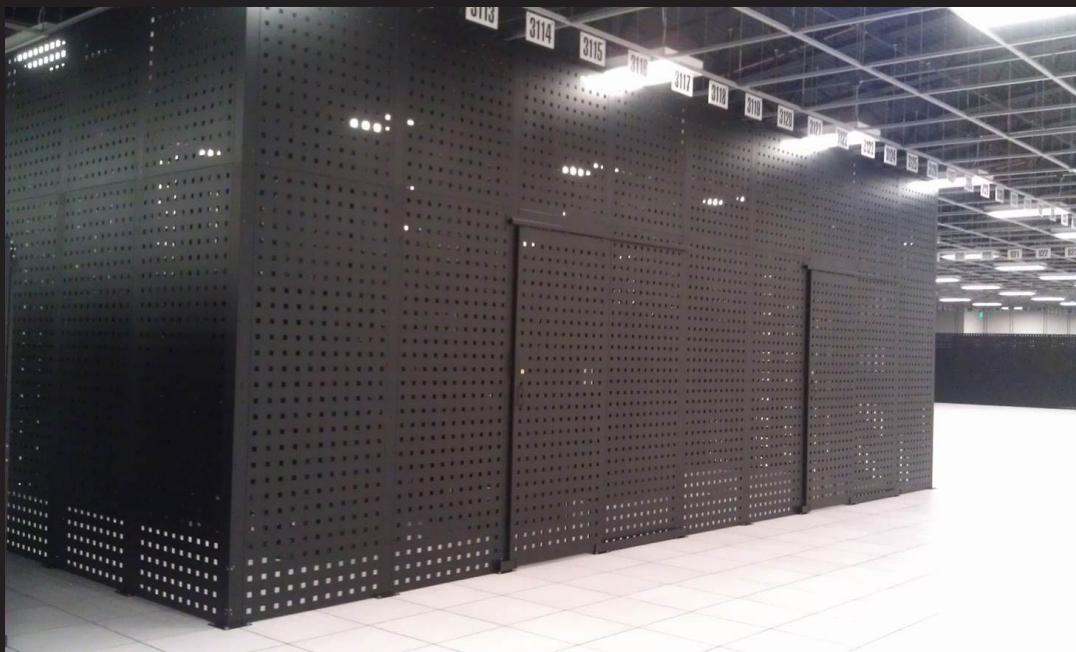

product spotlight

DATA CENTER PRIVACY PANEL SYSTEM

Great Lakes Case & Cabinet has developed a Data Center Privacy panel System in response to a growing demand for additional layers of privacy (and security) in a colocation facility. This modular system is designed using a variety of panels, posts, door and assembly components which are all designed for easy on-site construction. System panels made from powder-coated aluminum are designed to utilize a 1.25" x 1.25" square hole pattern to create a private, contained area while still allowing for utilization of ambient conditions within the data center space. Solid panels are also available for greater privacy/security. All systems restrict unauthorized access to the privacy area. The system can only be assembled and maintained from the inside.

- Panels are designed in standard heights of – 9.5' & 14'
- The System can be secured from the ceiling to the floor of the data center space
- Panels and components are ready for production (Please call for lead times)
- Custom sizes and configurations are easily available to accommodate specific data center layouts and building infrastructure
- Sliding doors with keyed lock as standard, can be assembled right or left hand
- Custom designs are also possible to meet specific customer requirements