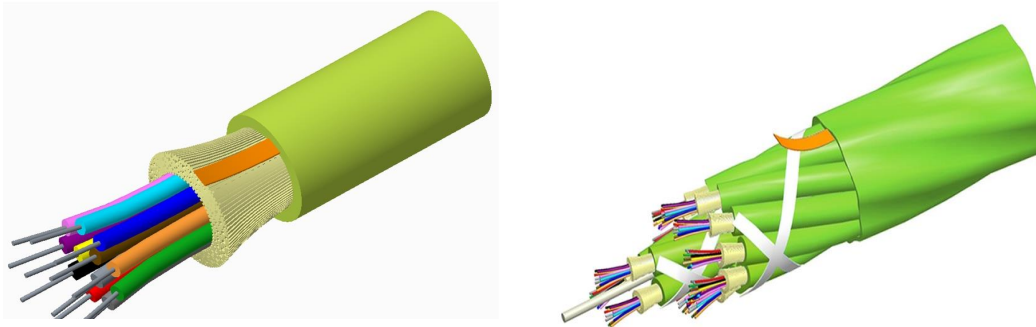

Indoor cables

CommScope also has a comprehensive offering of indoor cables

Standard Indoor Cables

WBMMF – Plenum	
Product Description	MID
P-002-DS-5G-FSULM	760229351
P-004-DS-5G-FSULM	760229469
P-006-DS-5G-FSULM	760229377
P-008-DS-5G-FSULM	760229385
P-012-DS-5G-FSULM	760229393
P-018-DS-5G-FSULM	760229401
P-024-DS-5G-FSULM	760229419
P-036-DS-5G-FMULM	760229427
P-048-DS-5G-FMULM	760229435
P-072-DS-5G-FMULM	760229443
P-096-DS-5G-FMULM	760229450
P-144-DS-5G-FMULM	760229468

WBMMF – Riser	
Product Description	MID
R-002-DS-5G-FSULM	760229708
R-004-DS-5G-FSULM	760229716
R-006-DS-5G-FSULM	760229724
R-008-DS-5G-FSULM	760229732
R-012-DS-5G-FSULM	760229740
R-018-DS-5G-FSULM	760229757
R-024-DS-5G-FSULM	760229765
R-036-DS-5G-FMULM	760229773
R-048-DS-5G-FMULM	760229781
R-072-DS-5G-FMULM	760229799
R-096-DS-5G-FMULM	760229807
R-144-DS-5G-FMULM	760229815

WBMMF – LSZH	
Product Description	MID
N-002-DS-5G-FSULM	760231548
N-004-DS-5G-FSULM	760231555
N-006-DS-5G-FSULM	760231563
N-008-DS-5G-FSULM	760231571
N-012-DS-5G-FSULM	760231589
N-018-DS-5G-FSULM	n/a
N-024-DS-5G-FSULM	760231597
N-036-DS-5G-FMULM	760231605
N-048-DS-5G-FMULM	760231613
N-072-DS-5G-FMULM	760231621
N-096-DS-5G-FMULM	n/a
N-144-DS-5G-FMULM	n/a