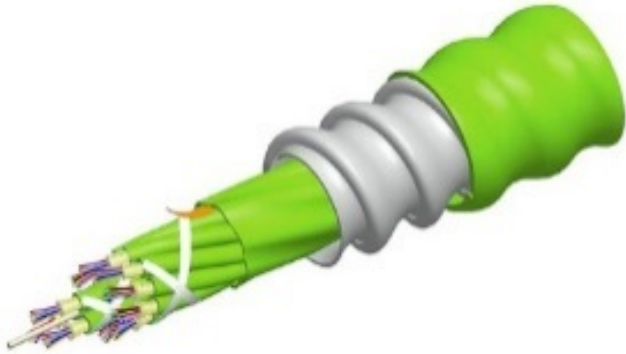

Interlocking Armor Cables

WBMMF – Plenum	
Product Description	MID
P-002-DZ-5G-FSULM	760229476
P-004-DZ-5G-FSULM	760229484
P-006-DZ-5G-FSULM	760229492
P-008-DZ-5G-FSULM	760229500
P-012-DZ-5G-FSULM	760229518
P-018-DZ-5G-FSULM	760229526
P-024-DZ-5G-FSULM	760229534
P-036-DZ-5G-FMULM	760229542
P-048-DZ-5G-FMULM	760229559
P-072-DZ-5G-FMULM	760229567
P-096-DZ-5G-FMULM	760229575
P-144-DZ-5G-FMULM	760229583

WBMMF – Riser	
Product Description	MID
R-002-DZ-5G-FSULM	760229831
R-004-DZ-5G-FSULM	760229849
R-006-DZ-5G-FSULM	760229856
R-008-DZ-5G-FSULM	760229864
R-012-DZ-5G-FSULM	760229872
R-018-DZ-5G-FSULM	760229880
R-024-DZ-5G-FSULM	760229898
R-036-DZ-5G-FMULM	760229906
R-048-DZ-5G-FMULM	760229914
R-072-DZ-5G-FMULM	760229922
R-096-DZ-5G-FMULM	760229930
R-144-DZ-5G-FMULM	760229948

WBMMF – LSZH	
Product Description	MID
N-002-DZ-5G-FSULM	760232272
N-004-DZ-5G-FSULM	n/a
N-006-DZ-5G-FSULM	760232280
N-008-DZ-5G-FSULM	n/a
N-012-DZ-5G-FSULM	760232298
N-018-DZ-5G-FSULM	n/a
N-024-DZ-5G-FSULM	760232306
N-036-DZ-5G-FMULM	n/a
N-048-DZ-5G-FMULM	760232314
N-072-DZ-5G-FMULM	n/a
N-096-DZ-5G-FMULM	n/a
N-144-DZ-5G-FMULM	n/a

Solution Availability:

- The LazrSPEED WB OM5 solution is available globally. Please contact CommScope Customer Service for updated lead times.